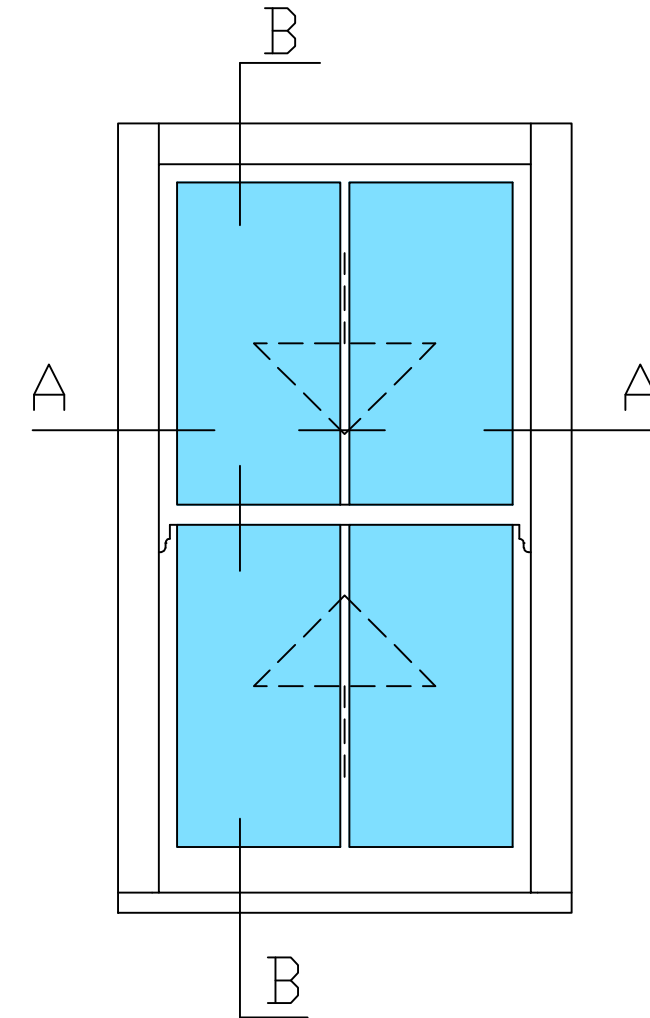

B-B

Natural Windows Ltd.  
www.naturalwindows.com

Scale:  
1:2 @ A3

Heritage 137mm sash box with Slim Double glazing  
external putty finish

Integral bars

Optional: solid wood window  
board and sill groove

Optional: extended hardwood sill