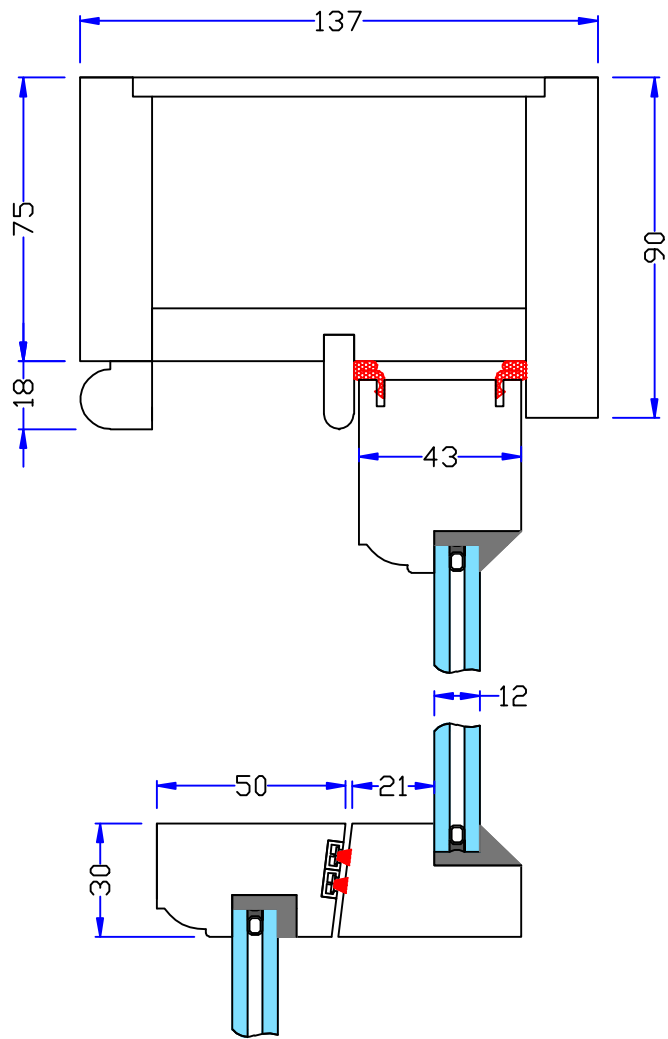

B-B

Natural Windows Ltd.  
www.naturalwindows.com

Scale:  
1:2 @ A3

Heritage 137mm sash box with Slim Double glazing  
external putty finish

Integral bars

Optional: solid wood window  
board and sill groove