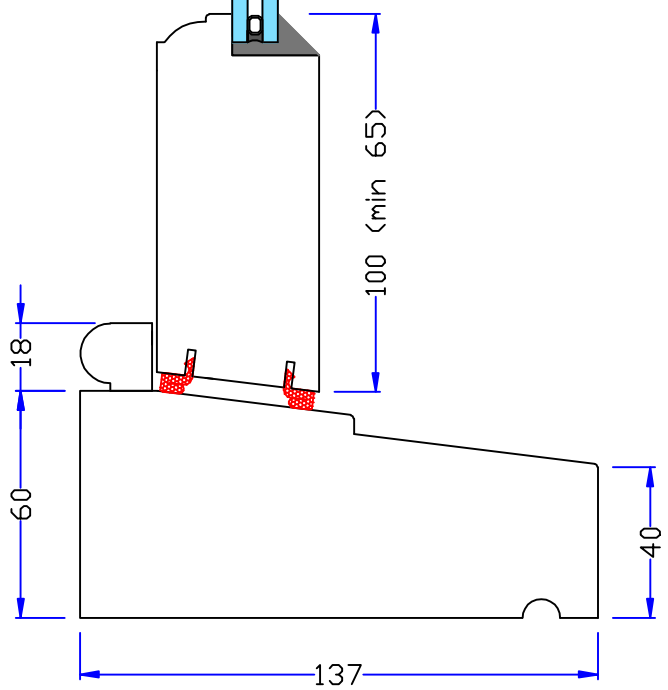

B-B

Natural Windows Ltd.  
www.naturalwindows.com

Scale:  
1:2 @ A3

Heritage 137mm sash box with Slim Double glazing  
external putty finish

Integral bars

Optional: solid wood window  
board and sill groove

Optional: extended hardwood sill