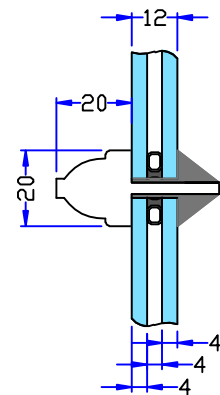

B-B

Natural Windows Ltd.  
www.naturalwindows.com

Scale:  
1:2 @ A3

Heritage 137mm sash box with Slim Double glazing  
external putty finish

Integral bars

Optional: solid wood window  
board and sill groove