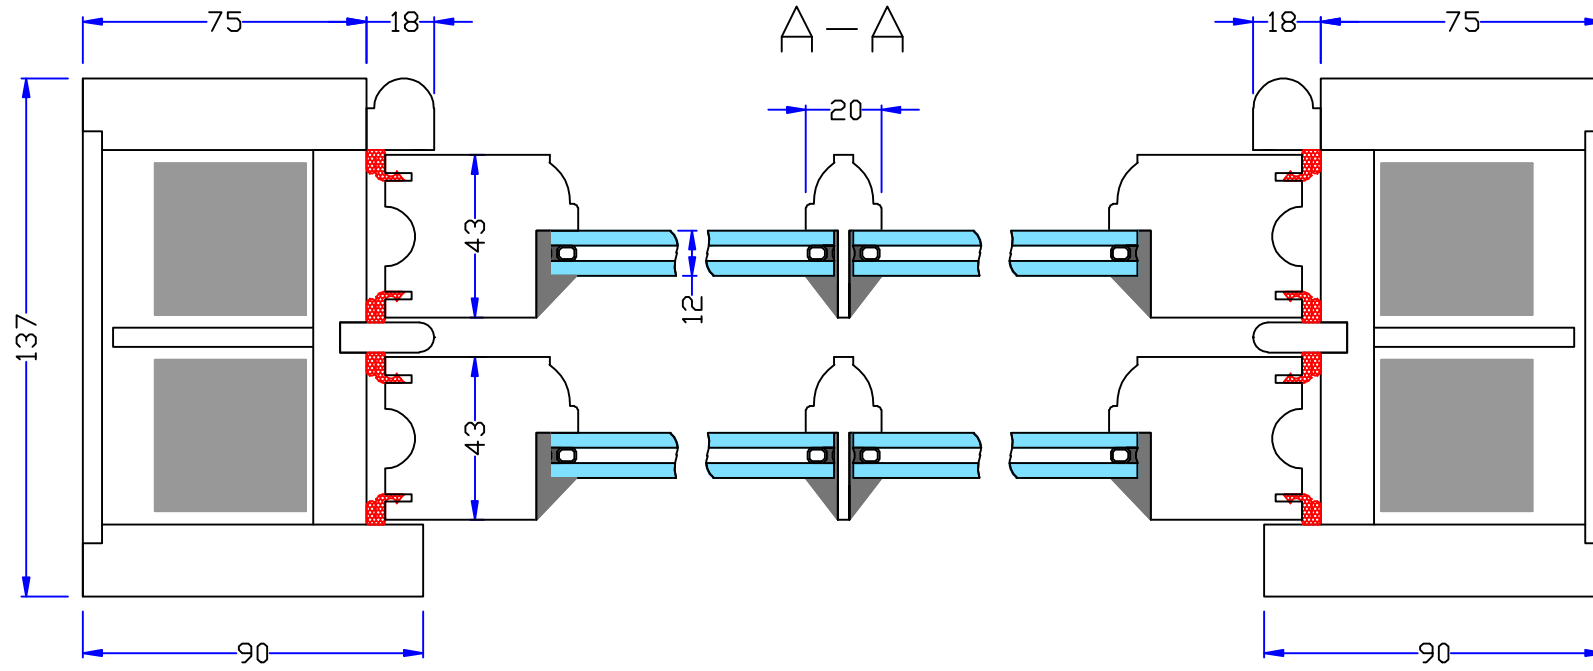

B-B

Natural Windows Ltd.  
www.naturalwindows.com

Scale:  
1:2 @ A3

Heritage 137mm sash box with Slim Double glazing  
external putty finish

Integral bars

Optional: solid wood window  
board and sill groove

Optional: extended hardwood sill