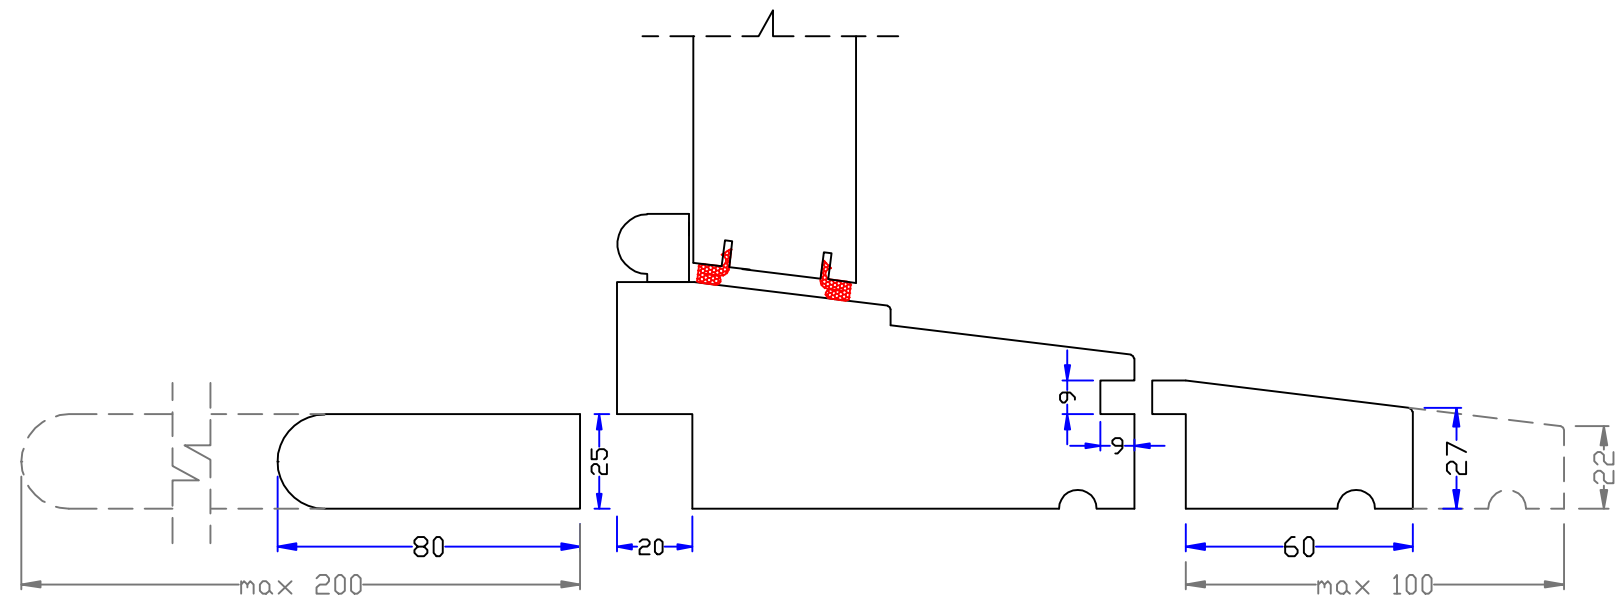

B-B

Natural Windows Ltd.  
www.naturalwindows.com

Scale:  
1:2 @ A3

Heritage 137mm sash box with Slim Double glazing  
external putty finish

Integral bars

Optional: solid wood window  
board and sill groove

Optional: extended hardwood sill