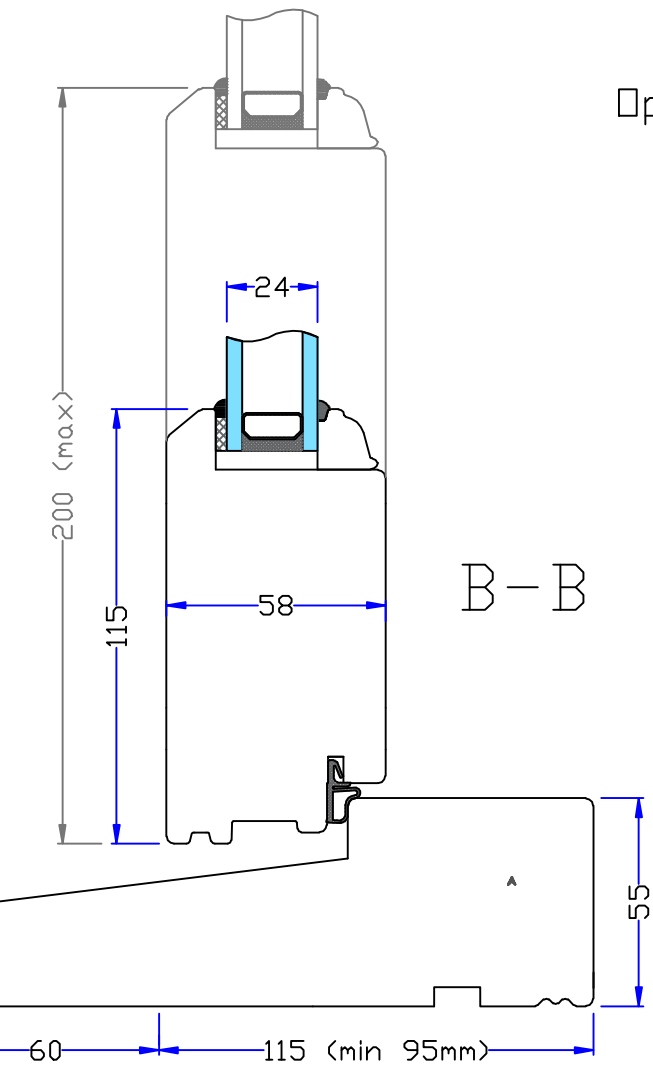

Natural Windows Ltd.
www.naturalwindows.com

French door: D4
'1' - Outwards opening French door

Optional 24mm bars

B-B
Optional flush hardwood sill

60mm extended hardwood sill

B-B
Optional Low Aluminium threshold