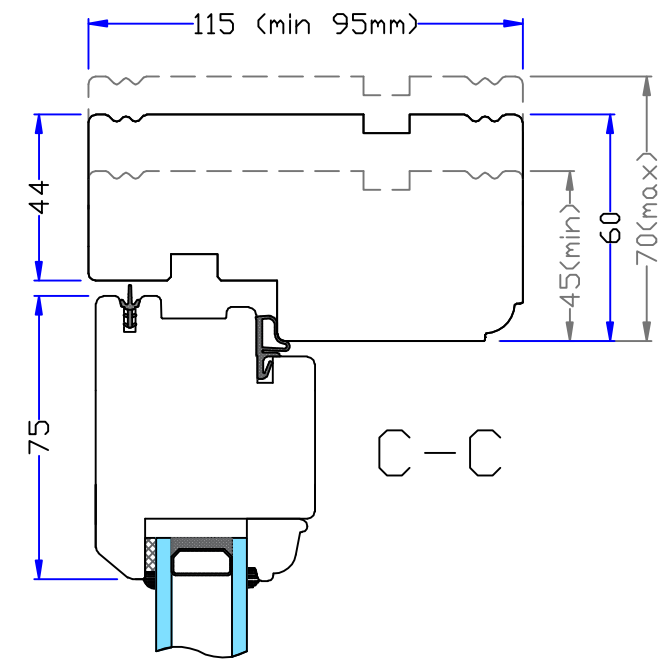

Natural Windows Ltd.
www.naturalwindows.com

French door: D4
'1' - Outwards opening French door

Optional 24mm bars

B-B
Optional flush hardwood sill

60mm extended hardwood sill

B-B
Optional Low Aluminium threshold