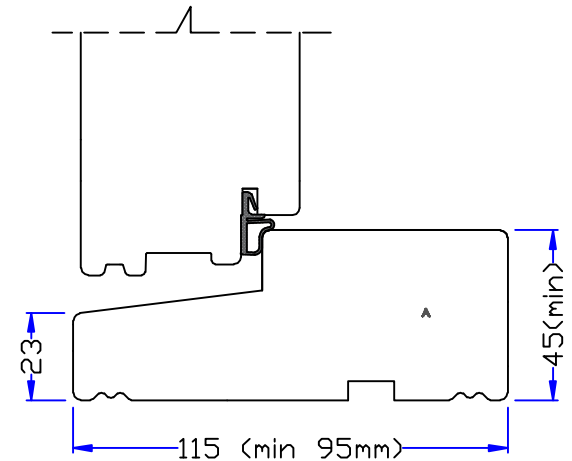

Natural Windows Ltd.
www.naturalwindows.com

French door: D4
'1' - Outwards opening French door

Optional 24mm bars

B-B
Optional flush hardwood sill

60mm extended hardwood sill

B-B
Optional Low Aluminium threshold