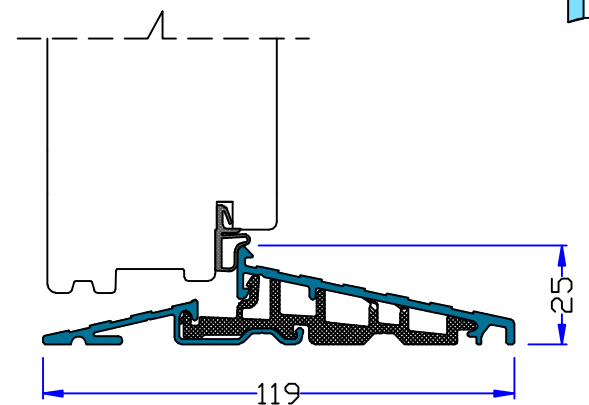

Natural Windows Ltd.
www.naturalwindows.com

French door: D4
'1' - Outwards opening French door

Optional 24mm bars

B-B
Optional flush hardwood sill

60mm extended hardwood sill

B-B
Optional Low Aluminium threshold