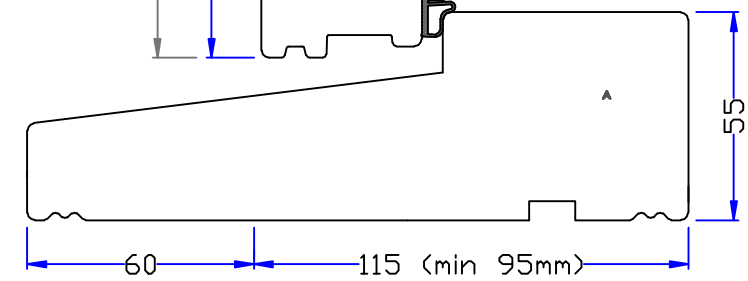

Natural Windows Ltd.
www.naturalwindows.com

French door: D4
'1' - Outwards opening French door

Optional 24mm bars

B-B
Optional flush hardwood sill

60mm extended hardwood sill

B-B
Optional Low Aluminium threshold