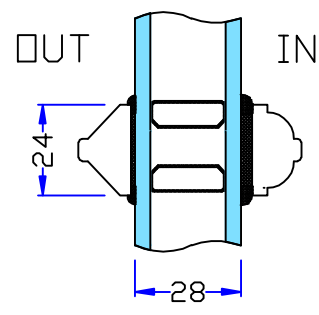

Natural Windows Ltd.
www.naturalwindows.com

French door: D4
'1' - Outwards opening French door

Optional 24mm bars

B-B
Optional flush hardwood sill

60mm extended hardwood sill

B-B
Optional Low Aluminium threshold