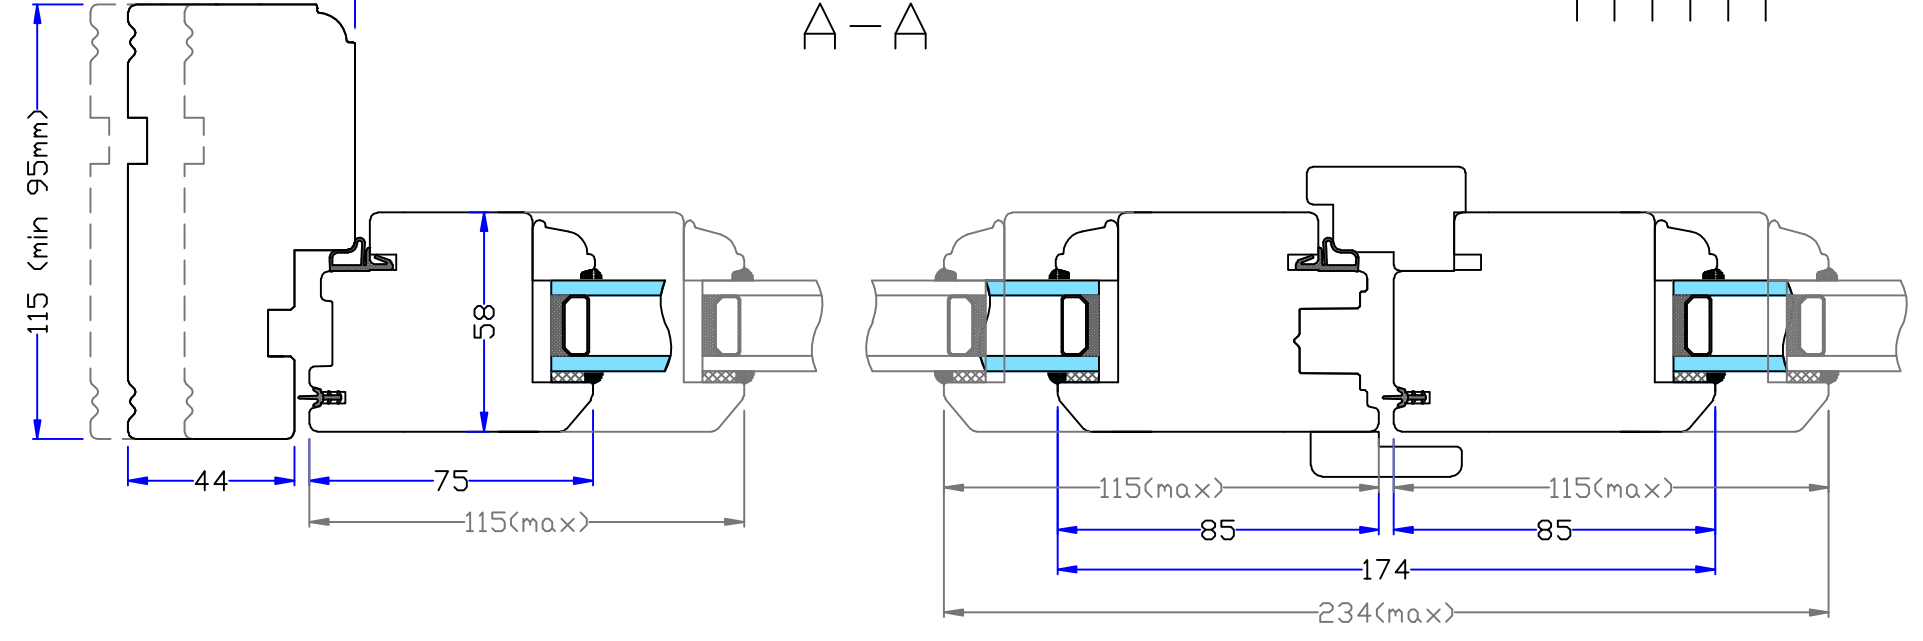

Natural Windows Ltd.
www.naturalwindows.com

French door: D4
'1' - Outwards opening French door

Optional 24mm bars

B-B
Optional flush hardwood sill

60mm extended hardwood sill

B-B
Optional Low Aluminium threshold