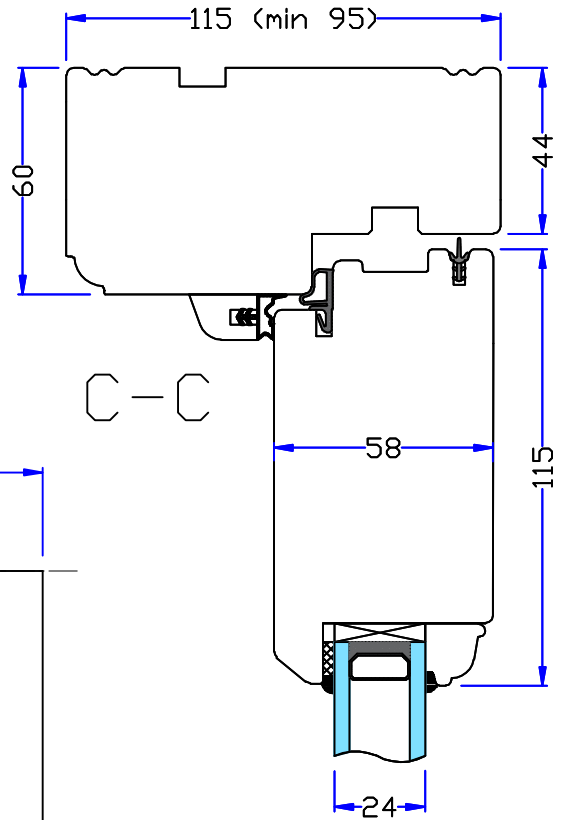

front door: D1
 '1' - inwards open

60mm extended
 hardwood sill

Optional: flush
 hardwood sill

Optional: low aluminium
 threshold

Optional: drop down
 sill "Planet FN"