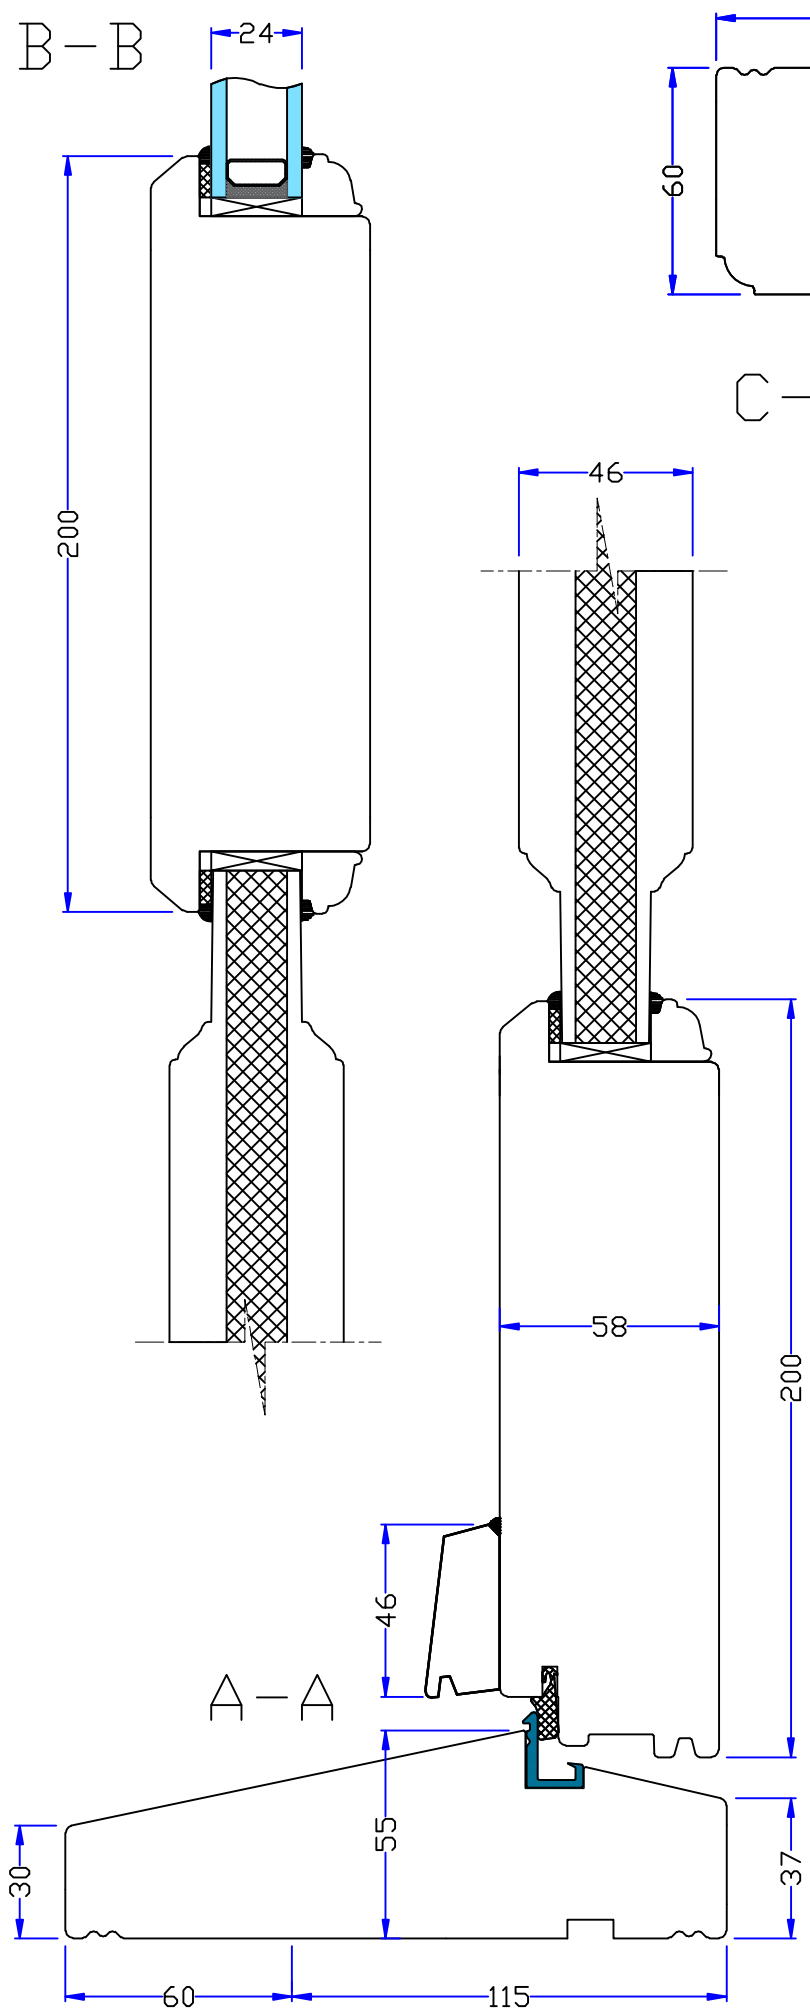

front door: D1
 '1' - inwards open

60mm extended
 hardwood sill

Optional: flush
 hardwood sill

Optional: low aluminium
 threshold

Optional: drop down
 sill "Planet FN"