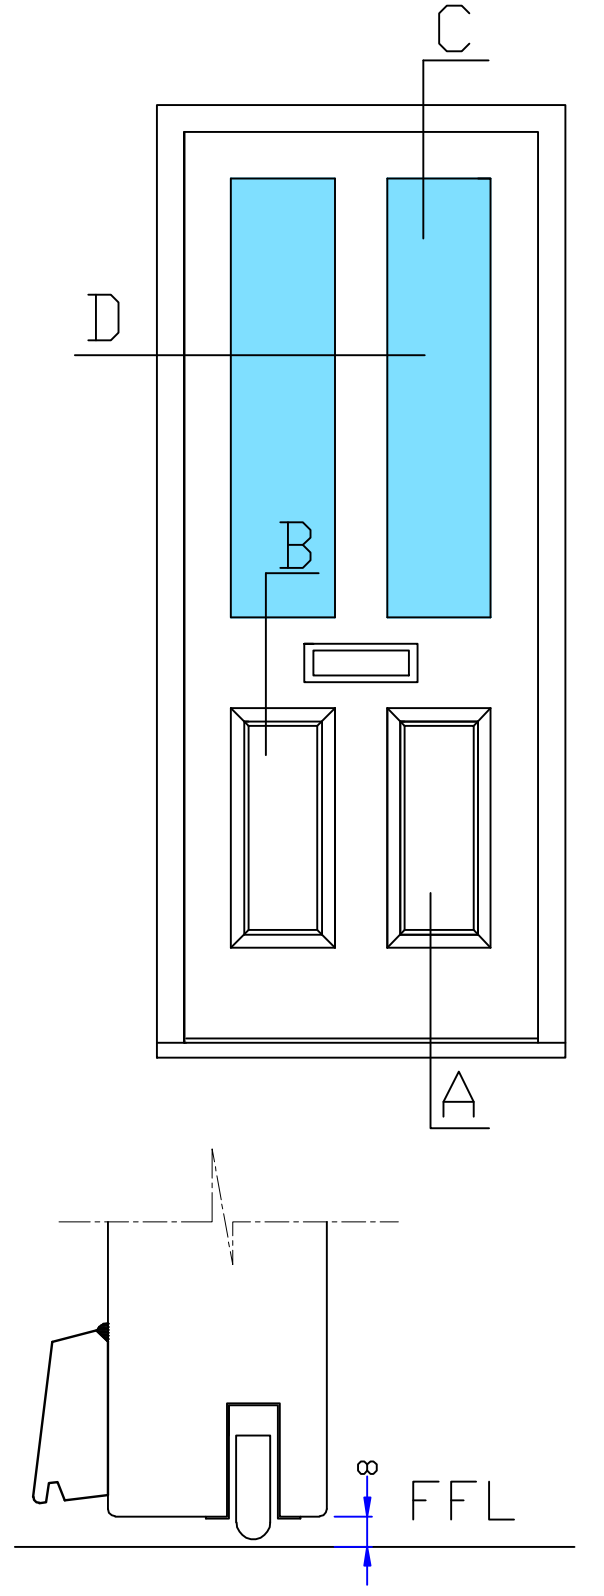

front door: D1
 '1' - inwards open

60mm extended
 hardwood sill

Optional: flush
 hardwood sill

Optional: low aluminium
 threshold

Optional: drop down
 sill "Planet FN"