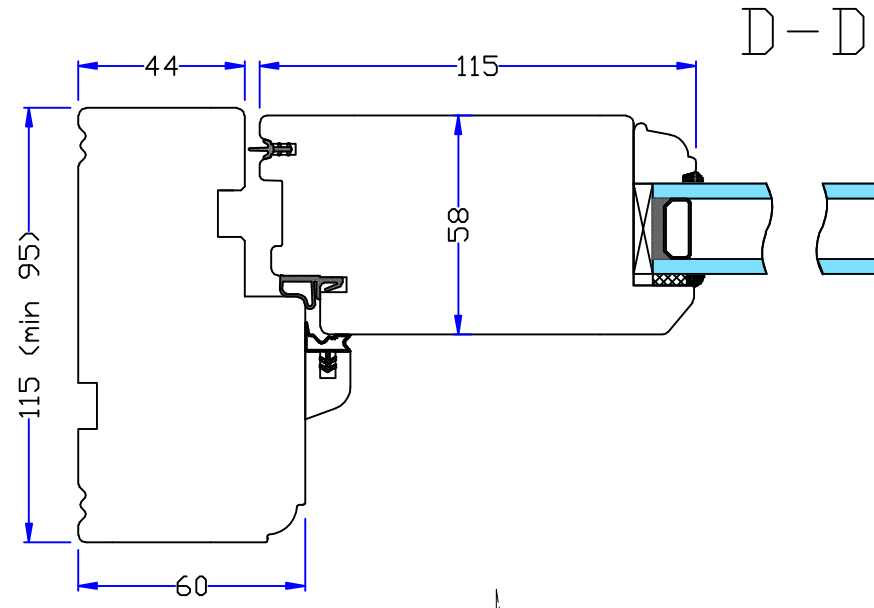

front door: D1
 '1' - inwards open

60mm extended
 hardwood sill

Optional: flush
 hardwood sill

Optional: low aluminium
 threshold

Optional: drop down
 sill "Planet FN"