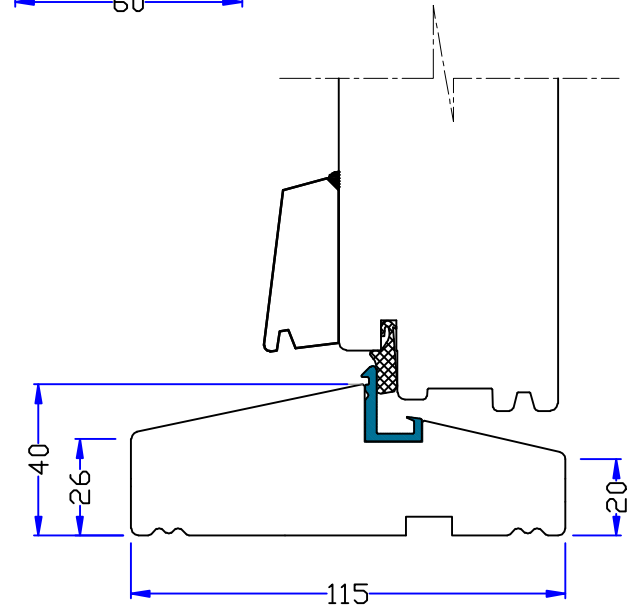

front door: D1
 '1' - inwards open

60mm extended
 hardwood sill

Optional: flush
 hardwood sill

Optional: low aluminium
 threshold

Optional: drop down
 sill "Planet FN"