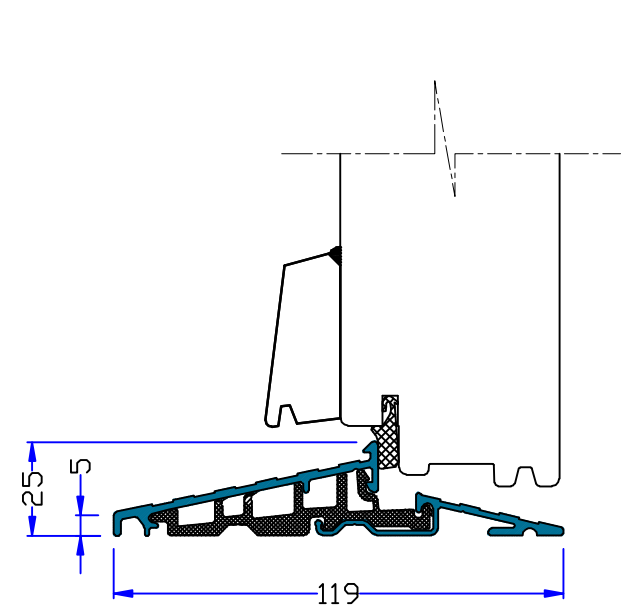

front door: D1
 '1' - inwards open

60mm extended
 hardwood sill

Optional: flush
 hardwood sill

Optional: low aluminium
 threshold

Optional: drop down
 sill "Planet FN"