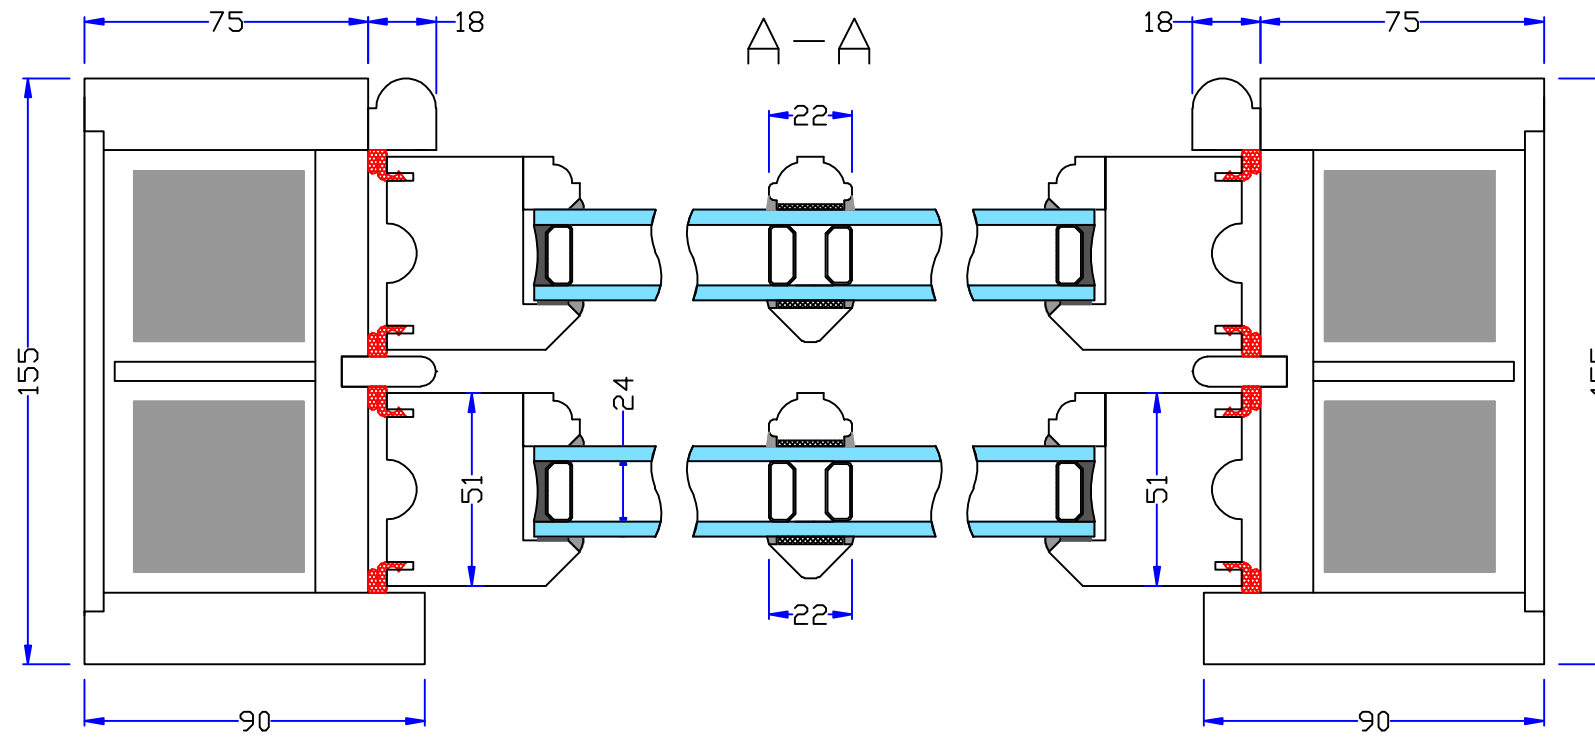

Natural Windows Ltd.  
www.naturalwindows.com

Traditional 155mm sash box with weights balance

Scale:  
1:2 @ A3  
0 50 100

Optional: solid wood window board and sill groove

Optional: extended hardwood sill