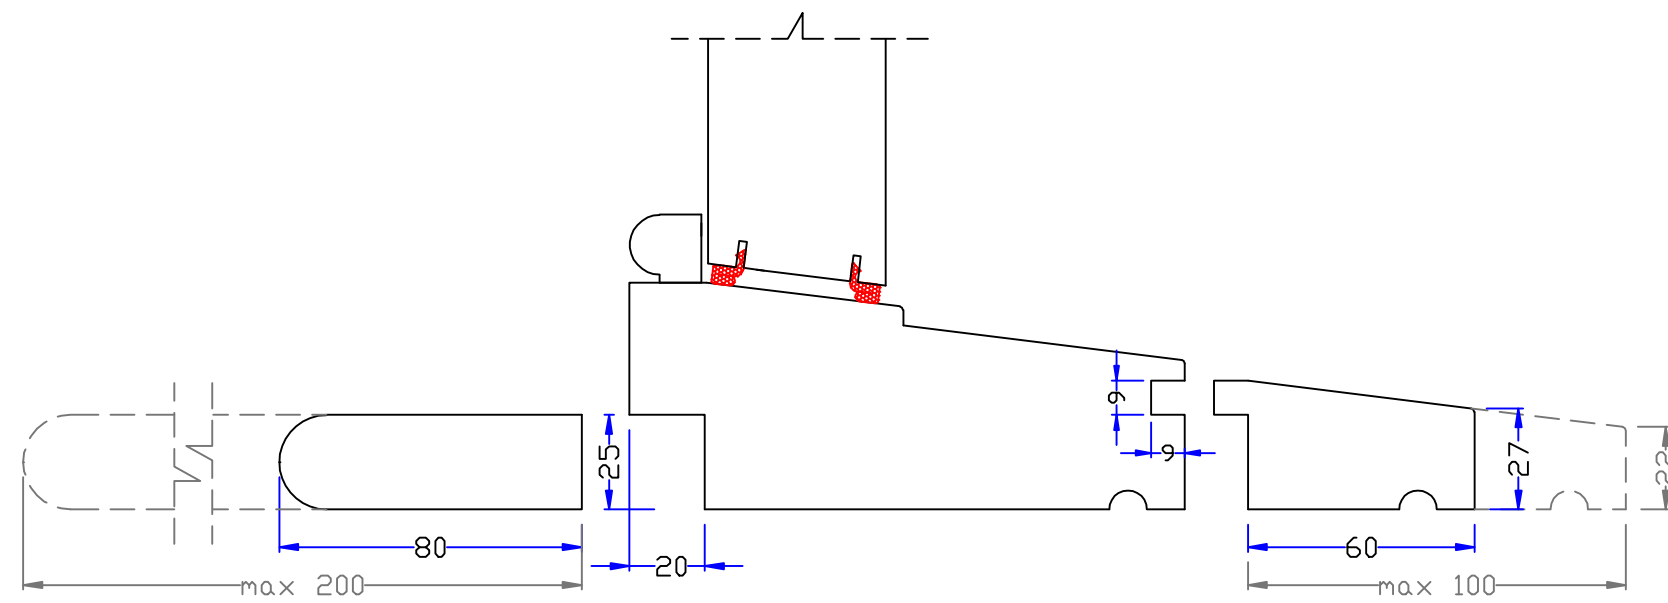

Natural Windows Ltd.  
www.naturalwindows.com

Traditional 155mm sash box with weights balance

Scale:  
1:2 @ A3  
0 50 100

Optional: solid wood window board and sill groove

Optional: extended hardwood sill