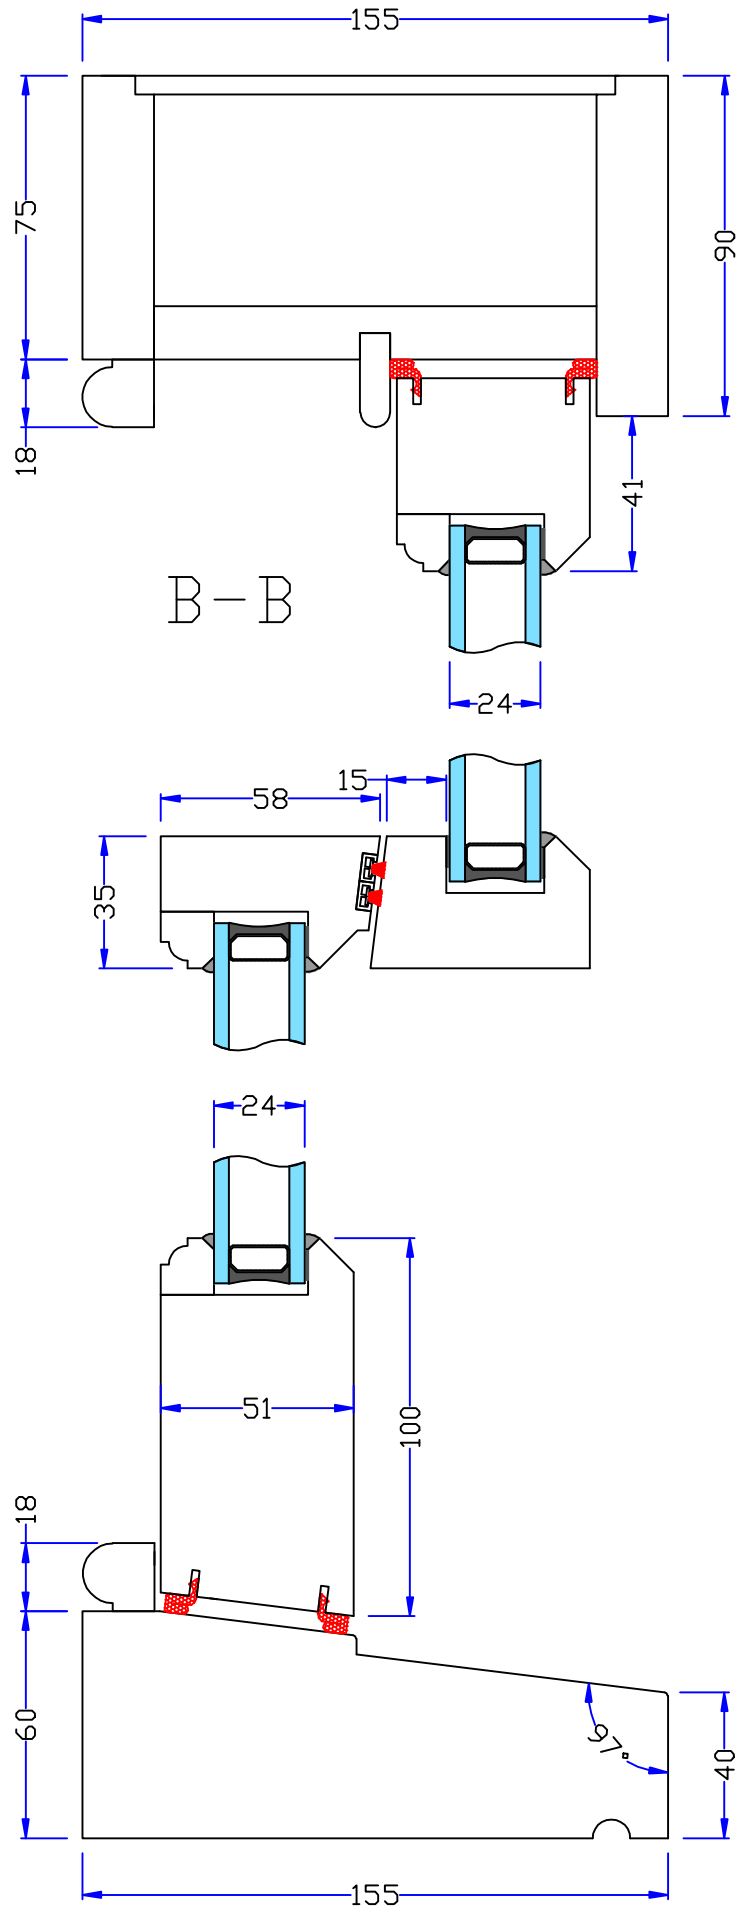

Natural Windows Ltd.  
www.naturalwindows.com

Traditional 155mm sash box with weights balance

Scale:  
1:2 @ A3  
0 50 100

Optional: solid wood window board and sill groove

Optional: extended hardwood sill