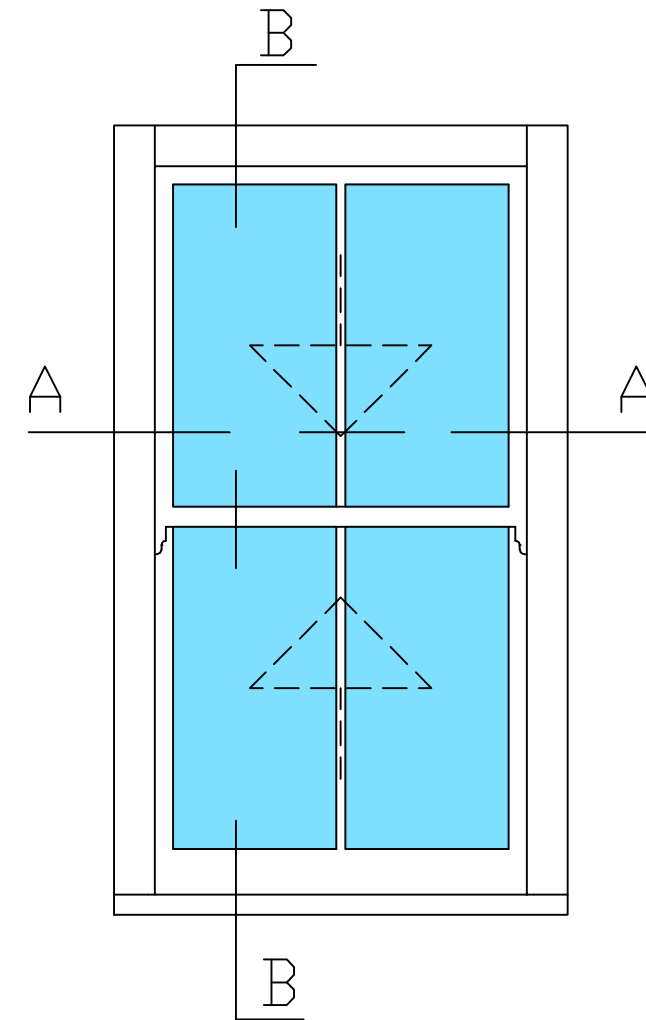

Natural Windows Ltd.  
www.naturalwindows.com

Traditional 155mm sash box with weights balance

Scale:  
1:2 @ A3  
0 50 100

Optional: solid wood window board and sill groove

Optional: extended hardwood sill