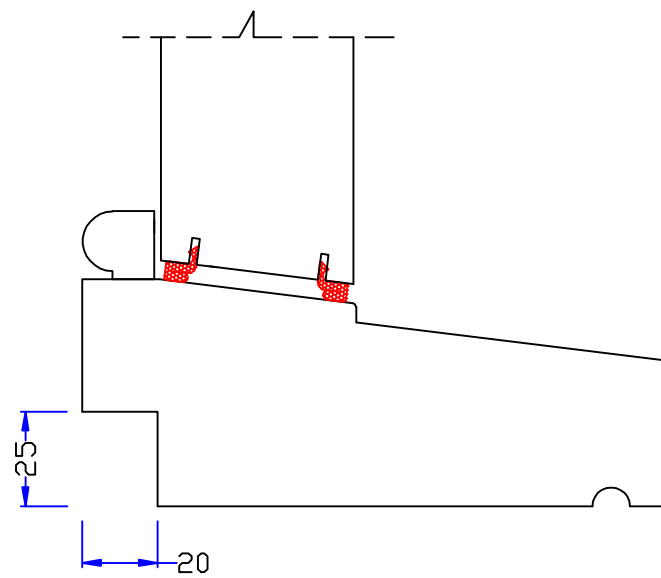

Traditional 155mm sash box with spring balance

Optional: groove for window board

Optional: extended hardwood sill