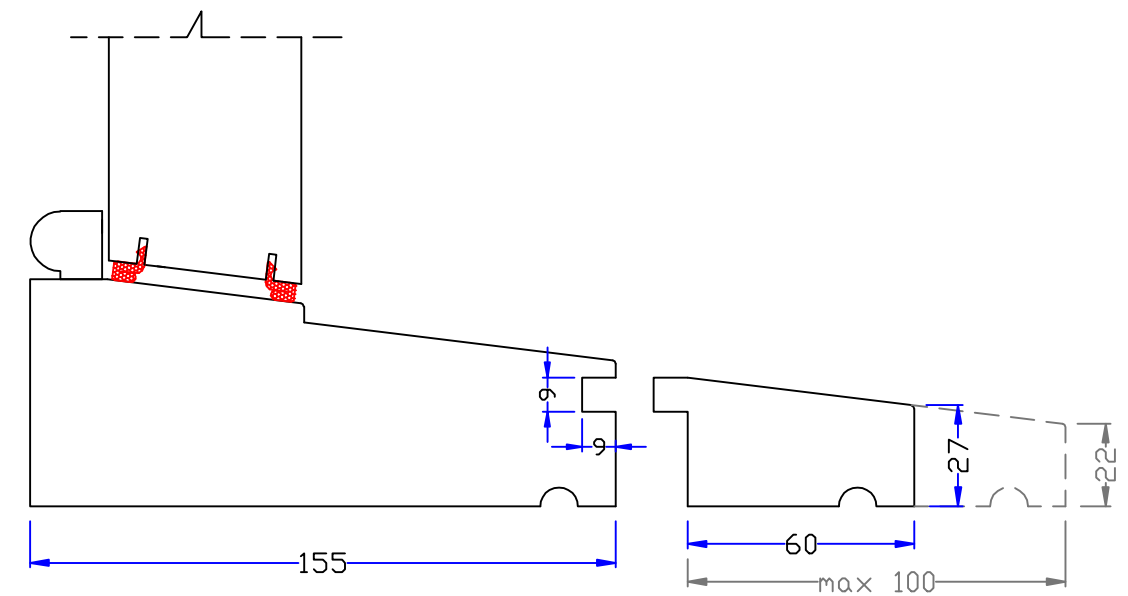

Traditional 155mm sash box with spring balance

Optional: groove for window board

Optional: extended hardwood sill