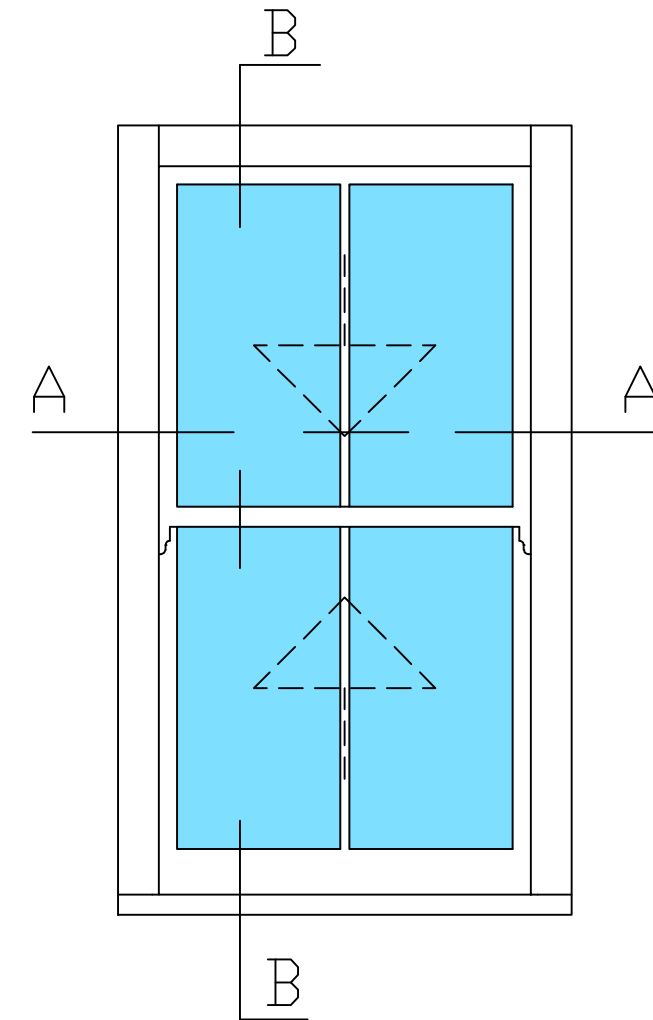

Traditional 155mm sash box with spring balance

Optional: groove for window board

Optional: extended hardwood sill