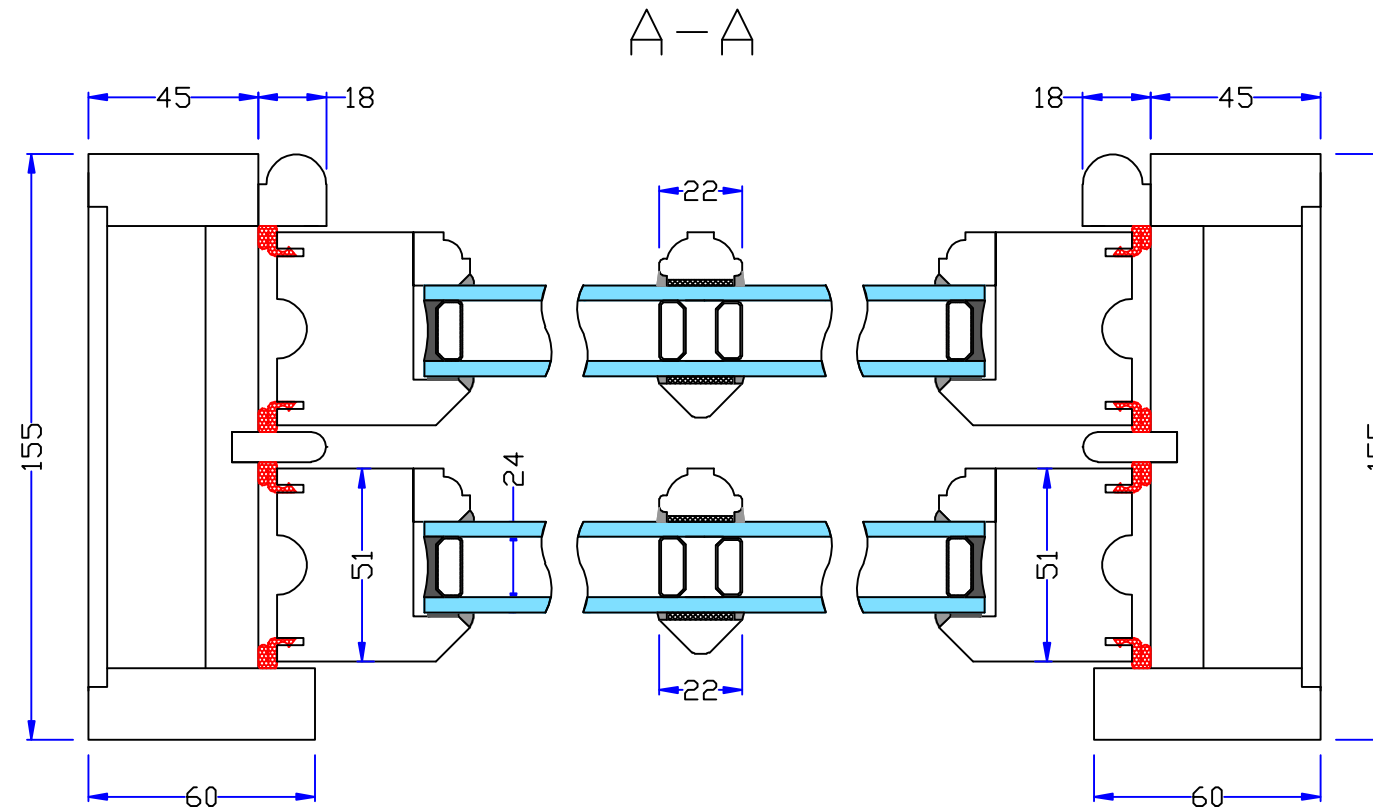

Traditional 155mm sash box with spring balance

Optional: groove for window board

Optional: extended hardwood sill