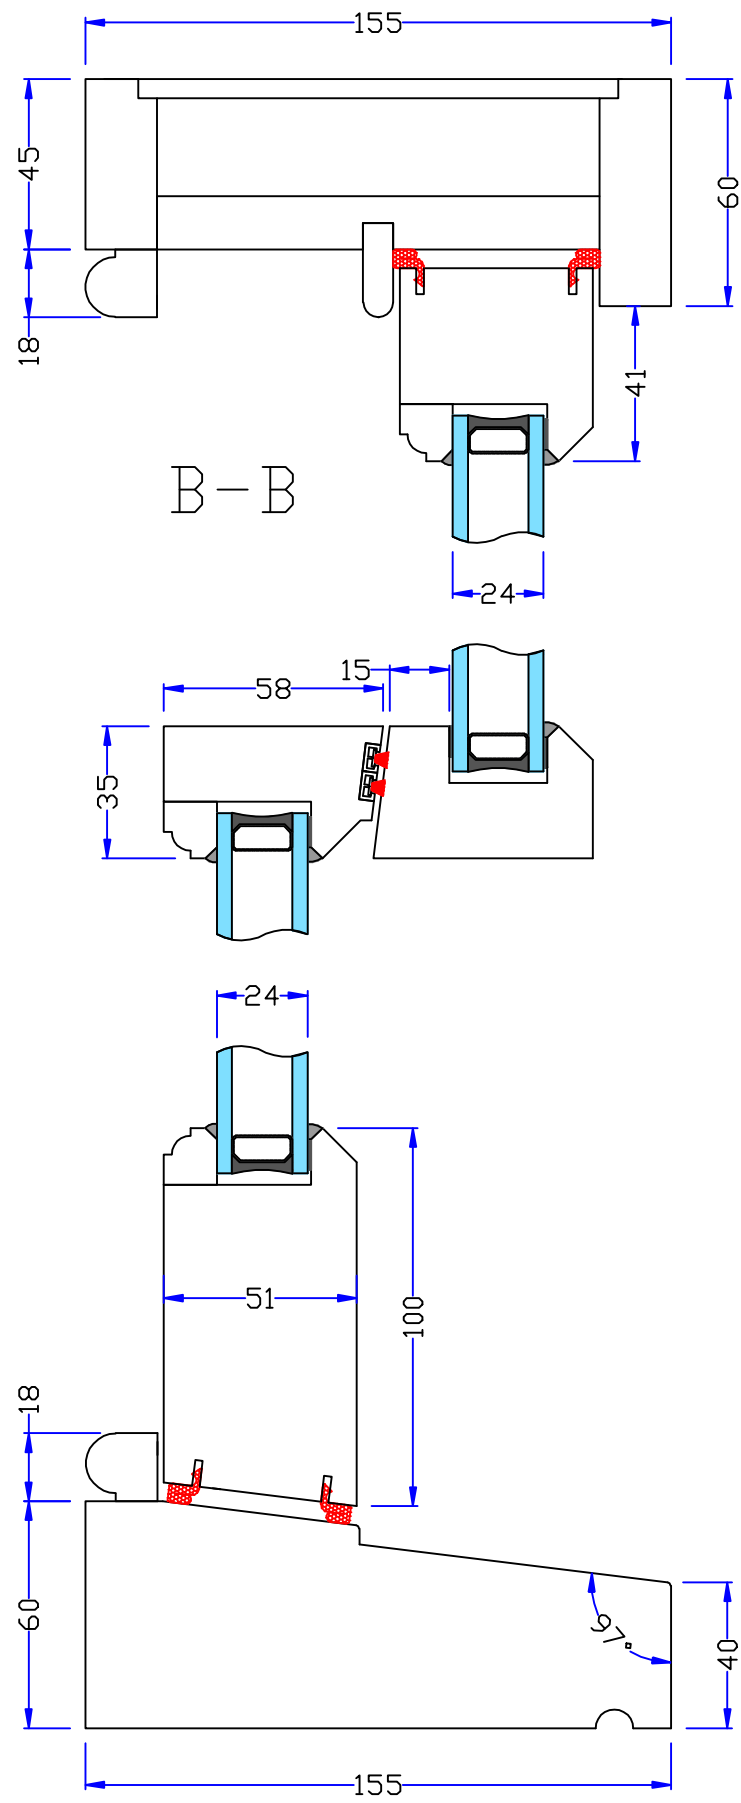

Traditional 155mm sash box with spring balance

Optional: groove for window board

Optional: extended hardwood sill