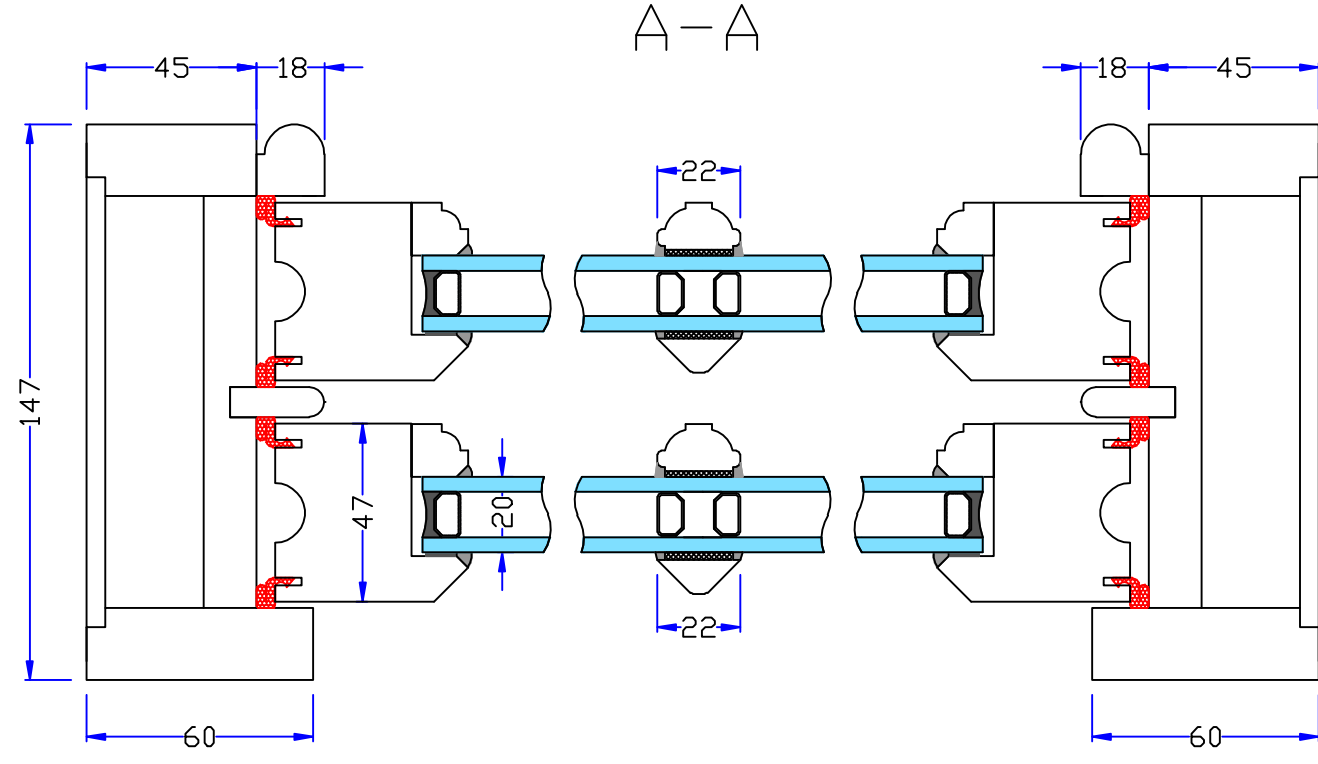

B-B

Traditional 147mm sash box with spring balance

Optional: solid wood window board and sill grove

Optional: extended hardwood sill