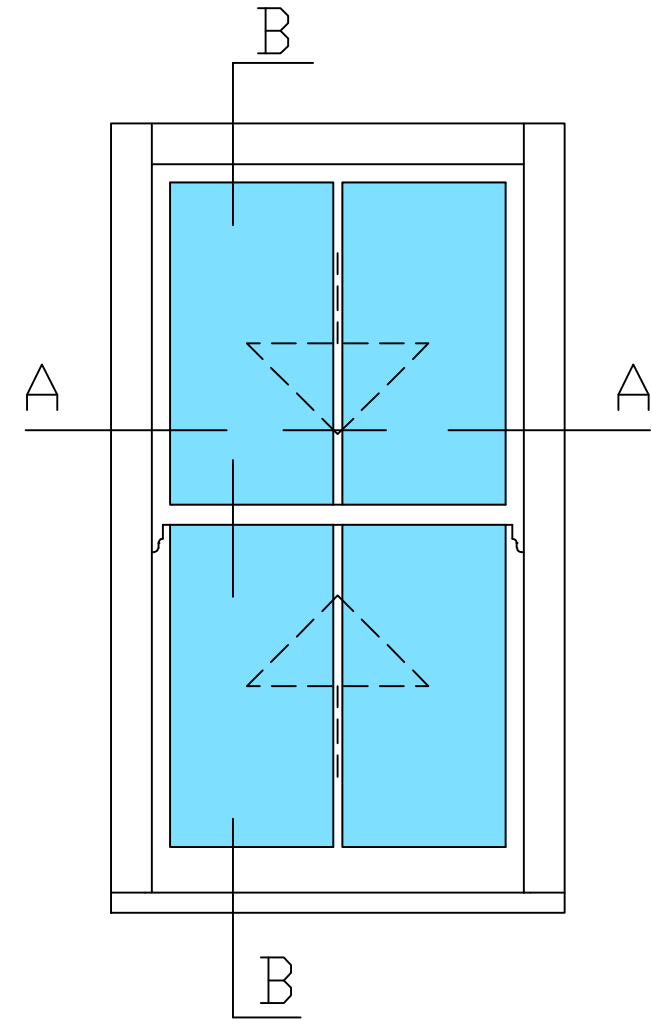

B-B

Traditional 147mm sash box with spring balance

Optional: solid wood window board and sill grove

Optional: extended hardwood sill