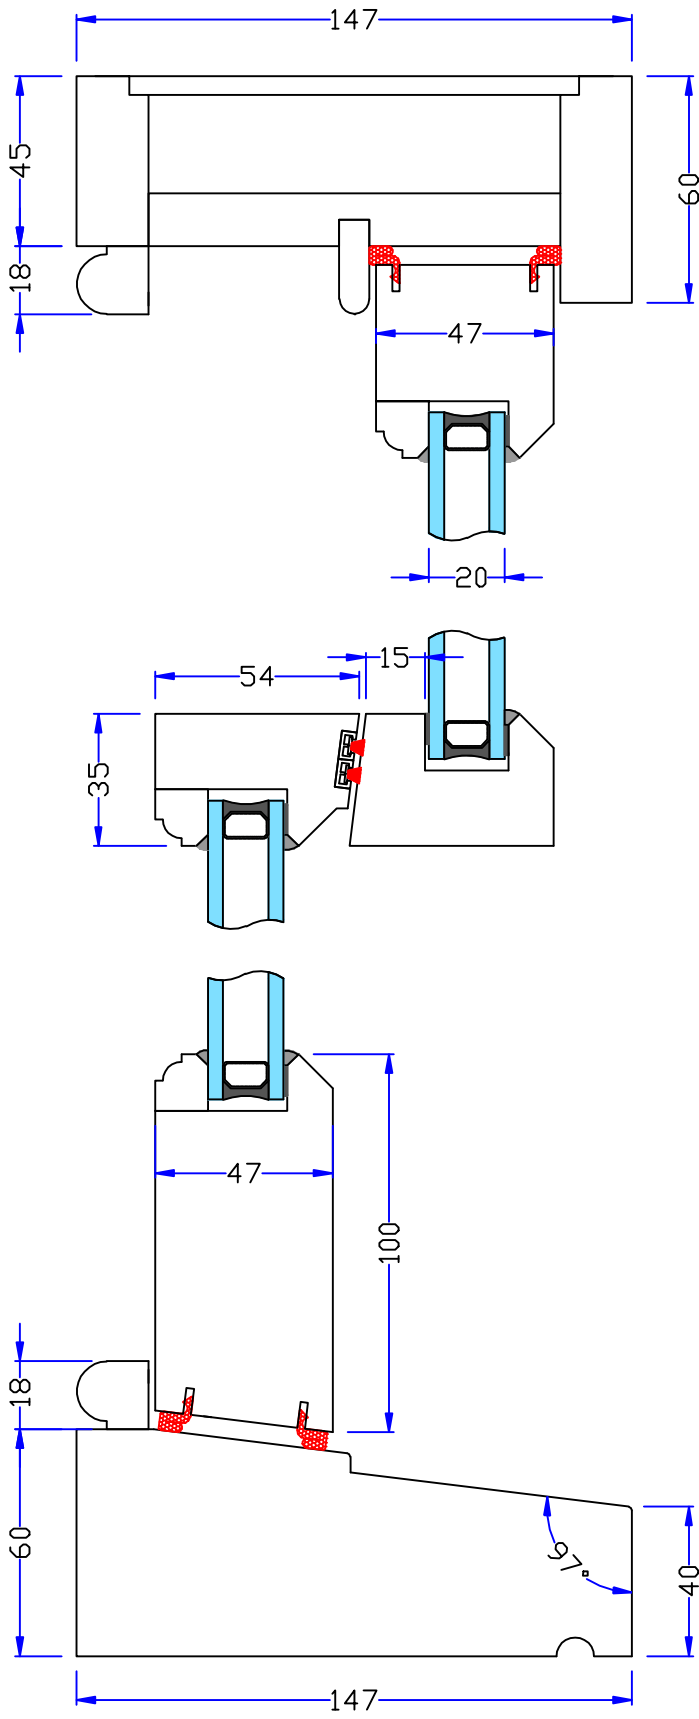

B-B

Traditional 147mm sash box with spring balance

Optional: solid wood window board and sill grove

Optional: extended hardwood sill