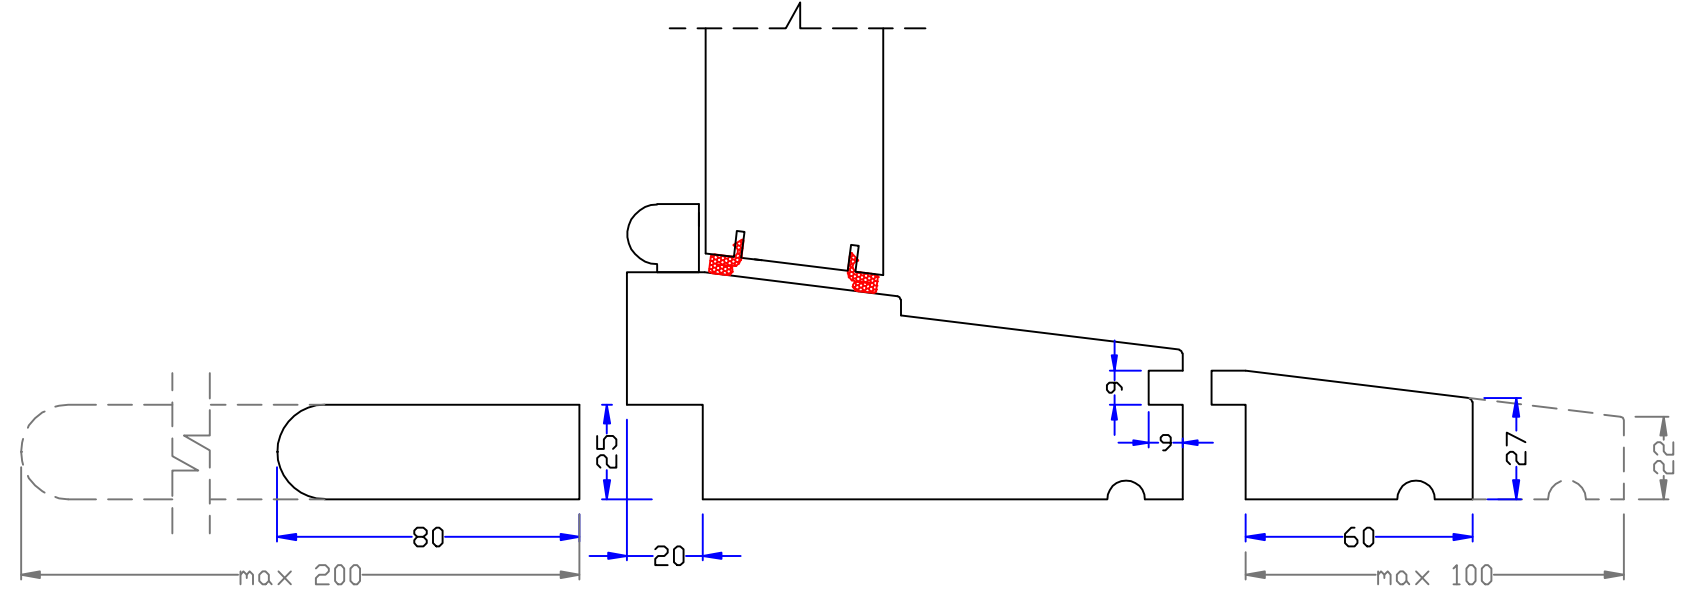

B-B

Traditional 147mm sash box with spring balance

Optional: solid wood window board and sill grove

Optional: extended hardwood sill