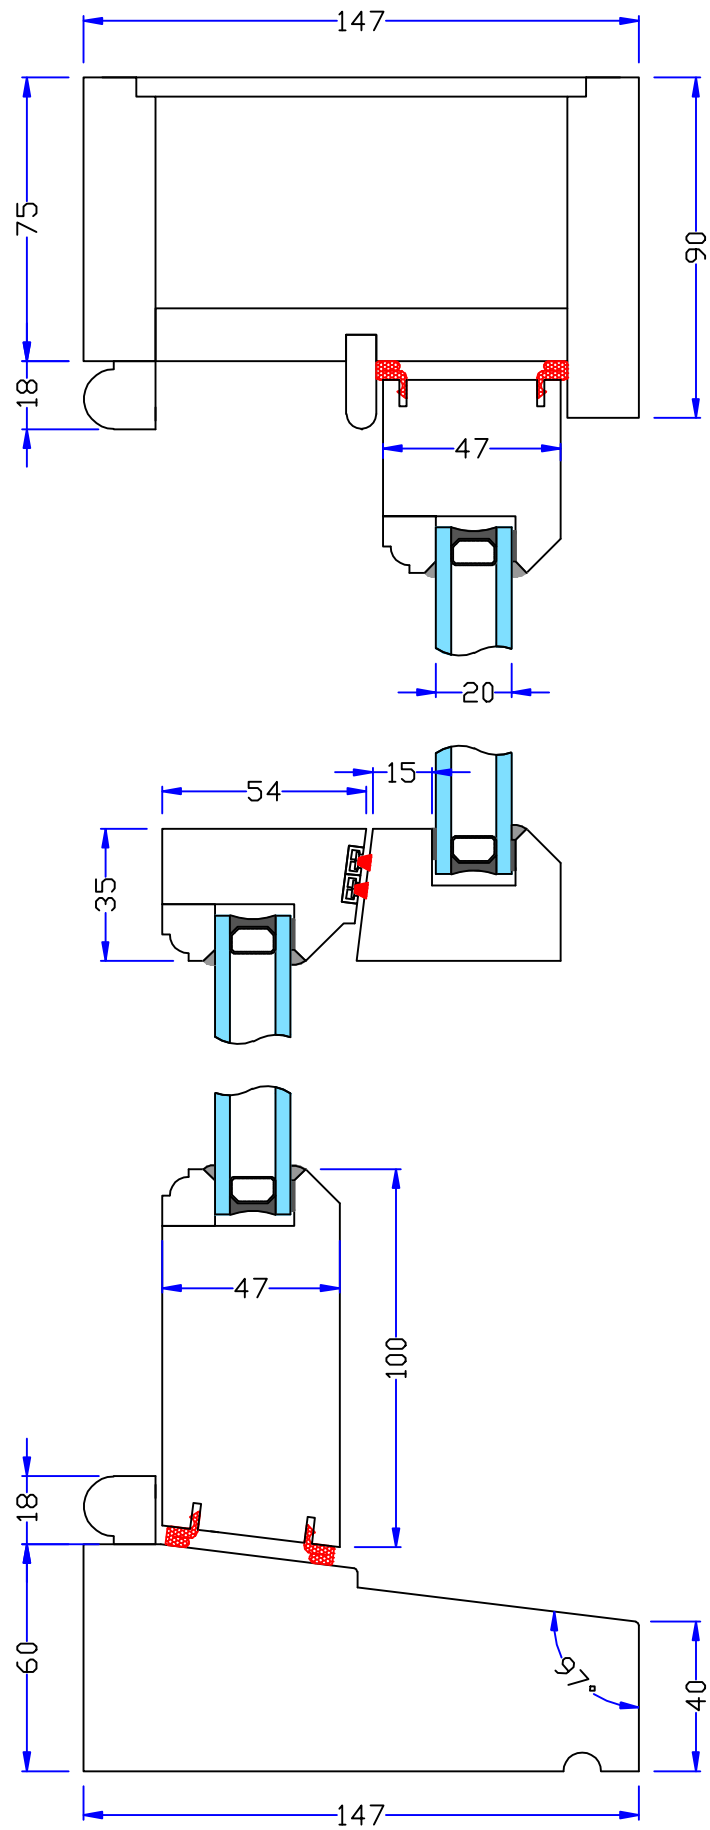

B-B

Natural Windows Ltd.
www.naturalwindows.com

Traditional 147mm sash box with weights balance

Scale:
1:2 @ A3

Optional: solid wood window board and sill groove

Optional: extended hardwood sill