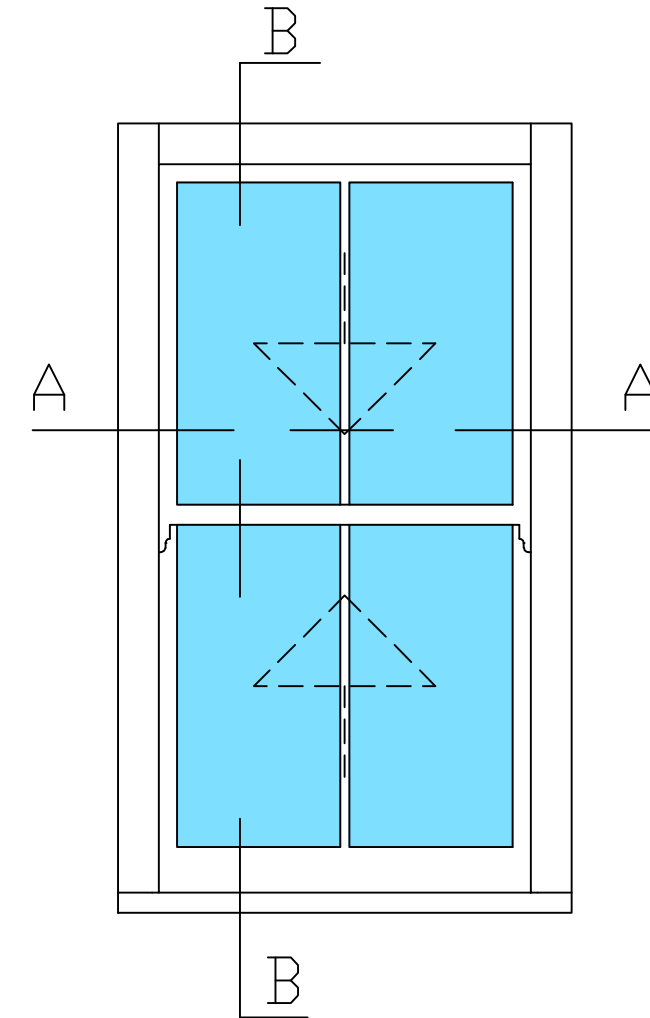

B-B

Natural Windows Ltd.
www.naturalwindows.com

Traditional 147mm sash box with weights balance

Scale:
1:2 @ A3

Optional: solid wood window board and sill groove

Optional: extended hardwood sill