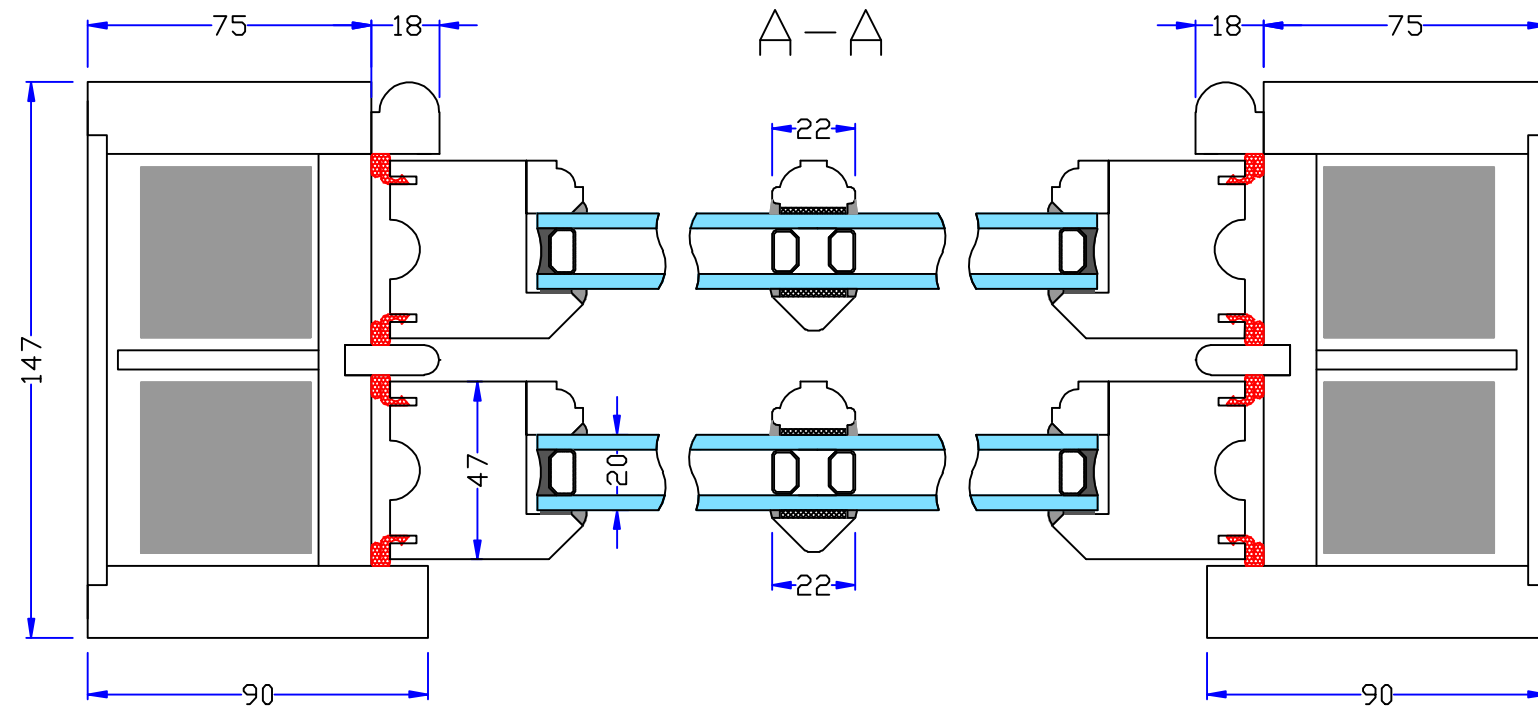

B-B

Natural Windows Ltd.
www.naturalwindows.com

Traditional 147mm sash box with weights balance

Scale:
1:2 @ A3

Optional: solid wood window board and sill groove

Optional: extended hardwood sill