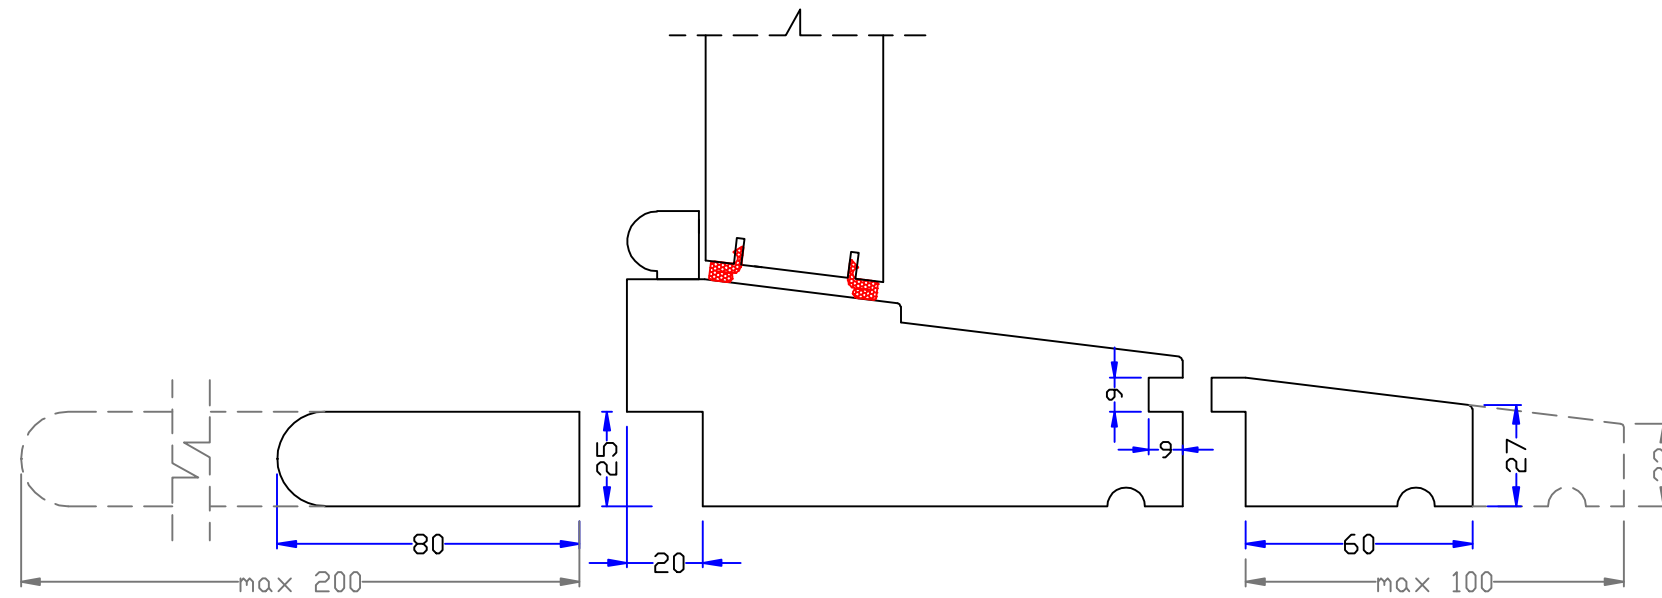

B-B

Natural Windows Ltd.
www.naturalwindows.com

Traditional 147mm sash box with weights balance

Scale:
1:2 @ A3

Optional: solid wood window board and sill groove

Optional: extended hardwood sill